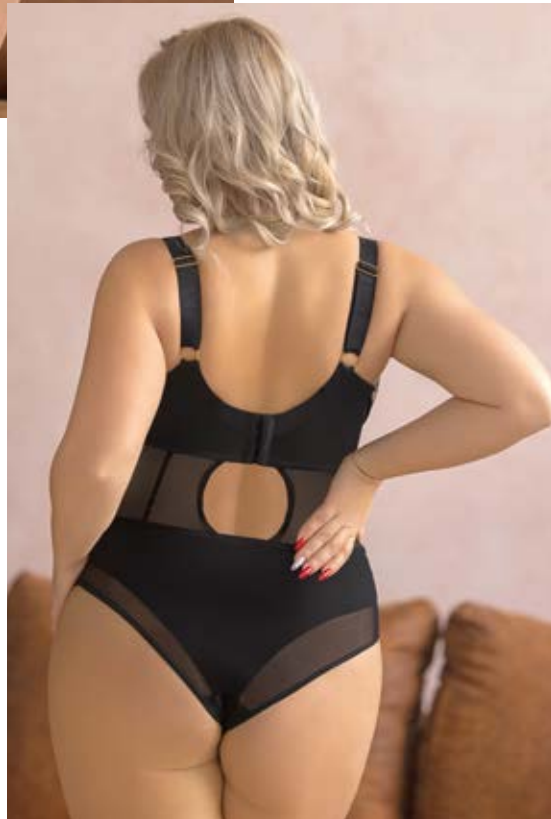

BODY SOFT FULL CUP | FW23 F07 LP1103 BL

EU SIZE:

- 60 FF-G-GG-H-HH-I-J-JJ-K-KK-L-M-N-O-P-R-S
- 65 F-FF-G-GG-H-HH-I-J-JJ-K-KK-L-M-N-O-P-R
- 70 E-F-FF-G-GG-H-HH-I-J-JJ-K-KK-L-M-N-O-P
- 75 E-F-FF-G-GG-H-HH-I-J-JJ-K-KK-L-M-N-O-P-R-S-T
- 80 D-DD-E-F-FF-G-GG-H-HH-I-J-JJ-K-KK-L-M-N-O-P-R-S
- 85 D-DD-E-F-FF-G-GG-H-HH-I-J-JJ-K-KK-L-M-N-O-P-R
- 90 D-DD-E-F-FF-G-GG-H-HH-I-J-JJ-K-KK-L-M-N-O-P
- 95 D-DD-E-F-FF-G-GG-H-HH-I-J-JJ-K-KK-L-M-N-O
- 100 D-DD-E-F-FF-G-GG-H-HH-I-J-JJ-K-KK-L-M-N
- 105 D-DD-E-F-FF-G-GG-H-HH-I-J-JJ-K-KK-L-M
- 110 D-DD-E-F-FF-G-GG-H-HH-I-J-JJ-K-KK-L
- 115 D-DD-E-F-FF-G-GG-H-HH-I-J-JJ-K-KK