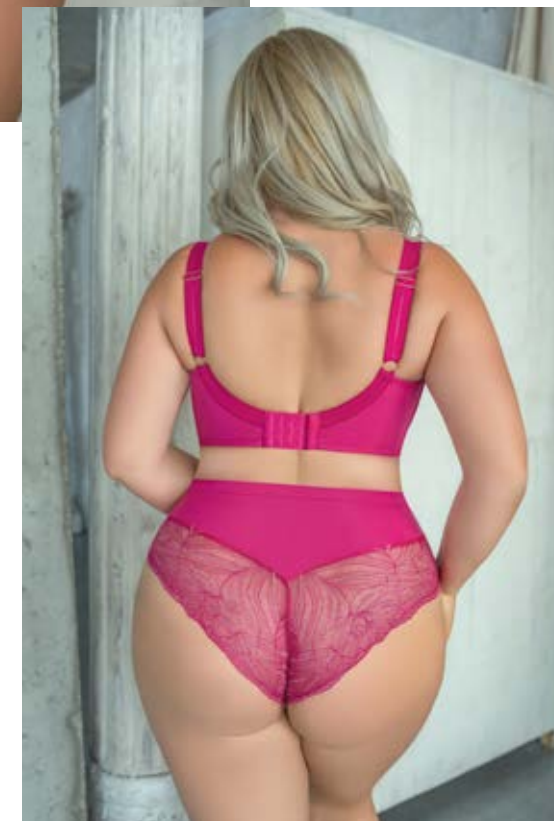

BRIEFS HIGH WAIST | SS24 F01 LP045 FU

EU SIZE:

- XS-S-M-L-XL-2XL-3XL