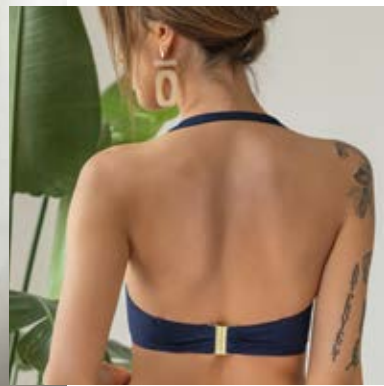

BRALETTE BIKINI | SS24 BW08 BWL0860 NV