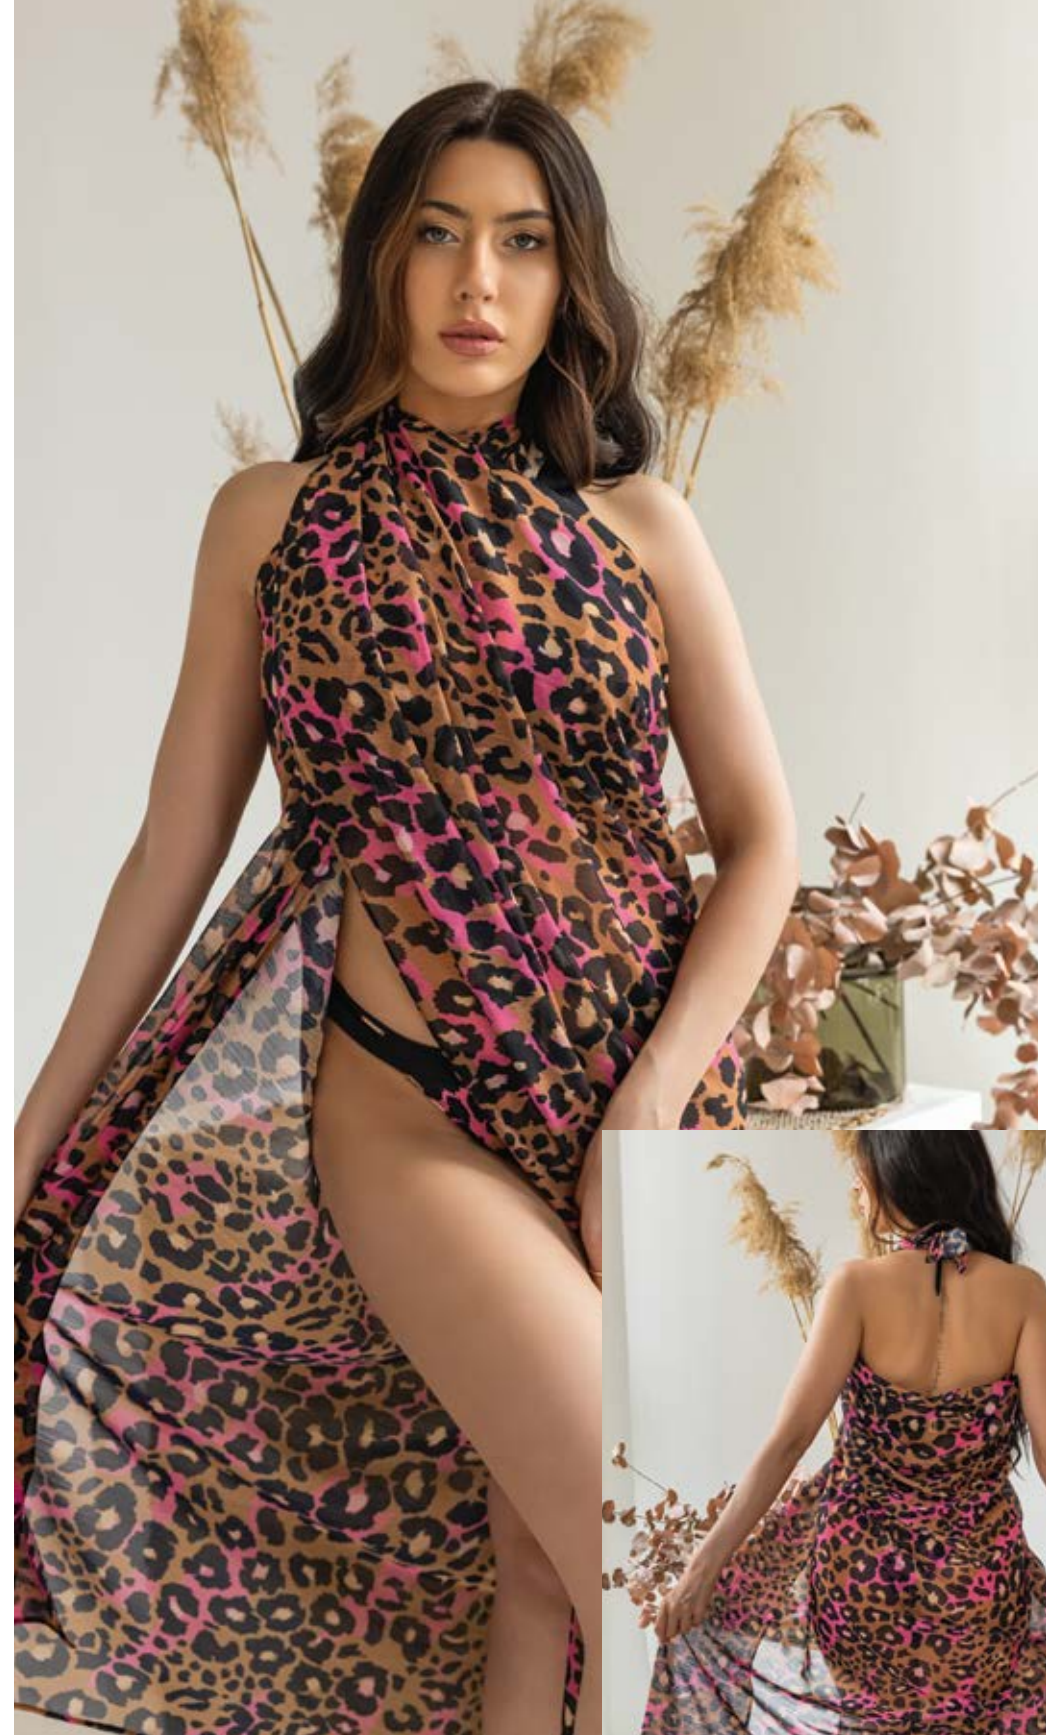

PAREO | SS24 BW04 BW9302 OR

ONE SIZE