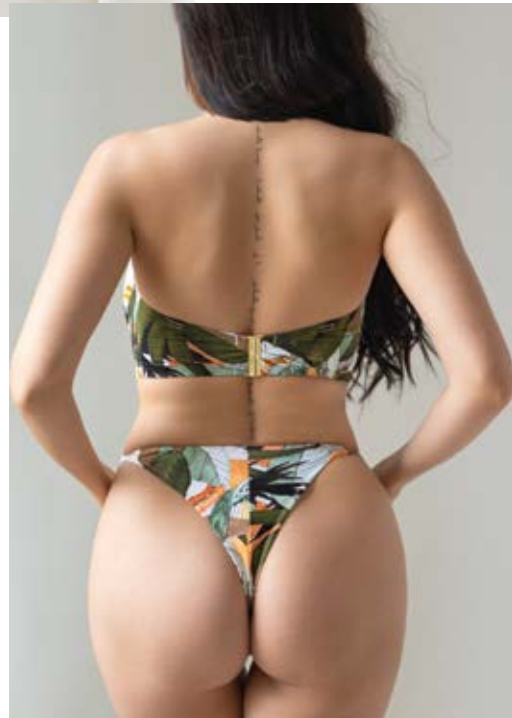

BRALETTE BIKINI | SS24 BW01 BWL0860 OR

EU SIZE:

60 C-D-DD-E-F-FF-G-GG-H-HH-I-J-JJ-K-KK-L
65 B-C-D-DD-E-F-FF-G-GG-H-HH-I-J-JJ-K-K
70 A-B-C-D-DD-E-F-FF-G-GG-H-HH-I-J-JJ-K
75 A-B-C-D-DD-E-F-FF-G-GG-H-HH-I-J-JJ
80 A-B-C-D-DD-E-F-FF-G-GG-H-HH-I-J
85 A-B-C-D-DD-E-F-FF-G-GG-H-HH-I
90 A-B-C-D-DD-E-F-FF-G-GG-H-HH
95 A-B-C-D-DD-E-F-FF-G-GG-H

BRIEFS BIKINI | SS24 BW01 BWP031 OR

EU SIZE:
S-M-L-XL