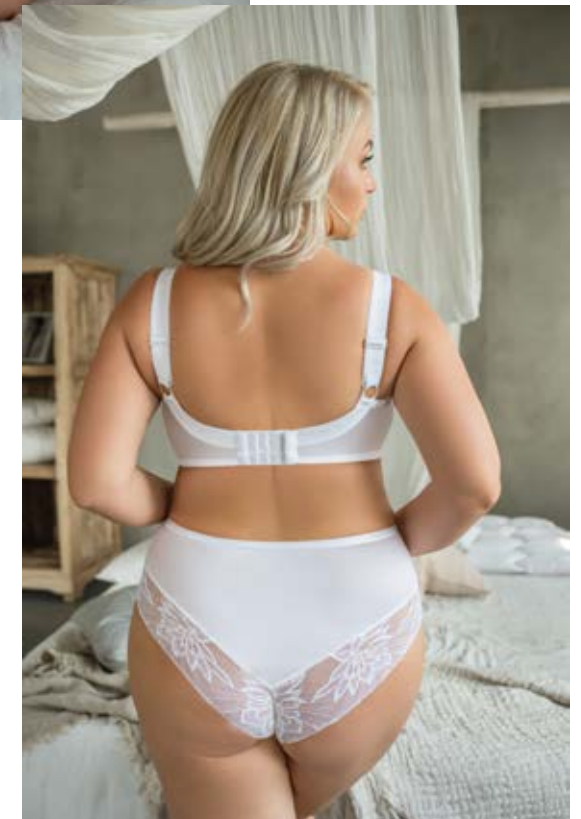

BRIEFS HIGH WAIST | SS24 F03 LP045 WH

EU SIZE:

XS-S-M-L-XL-2XL-3XL