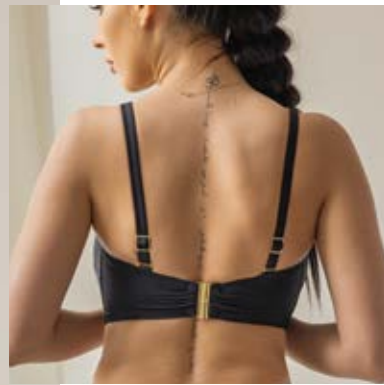

BALCONETTE MHM | SS24 BW06 BWL0205 BL

EU SIZE:

- 65 B-C-D-DD-E-F-FF-G-GG-H-HH-I-J-JJ-K
- 70 A-B-C-D-DD-E-F-FF-G-GG-H-HH-I-J-JJ
- 75 A-B-C-D-DD-E-F-FF-G-GG-H-HH-I-J
- 80 A-B-C-D-DD-E-F-FF-G-GG-H-HH-I
- 85 A-B-C-D-DD-E-F-FF-G-GG-H-HH
- 90 A-B-C-D-DD-E-F-FF-G-GG-H
- 95 B-C-D-DD-E-F-FF-G-GG

BRIEFS | SS24 BW06 BWP030 BL

EU SIZE:

S-M-L-XL-2XL