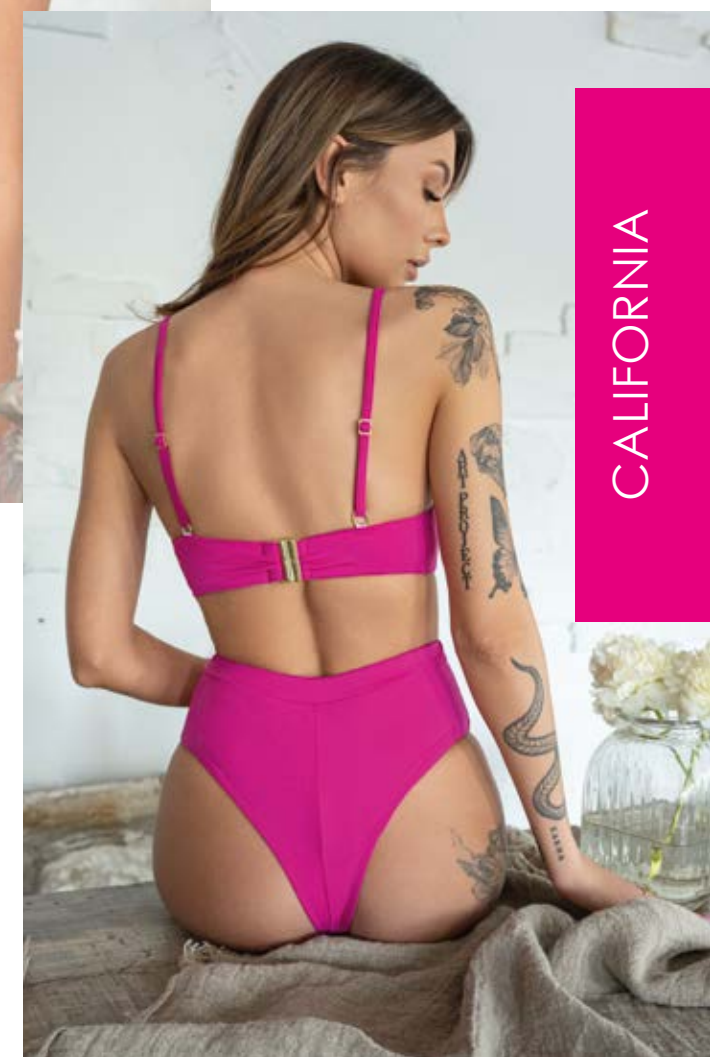

BRIEFS HIGH WAIST | SS24 BW01 BWP045 OR

EU SIZE:

- S-M-L-XL-2XL-3XL

CALIFORNIA

CALIFORNIA

BRASSIERE | SS24 BW02 BWL0100 GN,FU,NV

EU SIZE:

- 65 B-C-D-DD-E-F
- 70 A-B-D-D-DD-E
- 75 A-B-C-D-DD-E
- 80 A-B-C-D-DD
- 85 B-C-D-DD