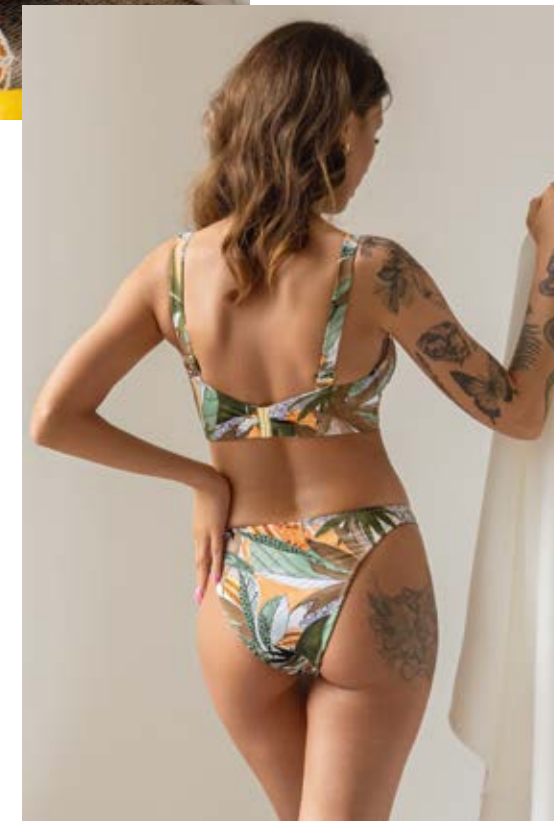

EU SIZE:

65 B-C-D-DD-E-F-FF-G-GG-H-HH-I-J-JJ-K
70 A-B-C-D-DD-E-F-FF-G-GG-H-HH-I-J-JJ
75 A-B-C-D-DD-E-F-FF-G-GG-H-HH-I-J
80 A-B-C-D-DD-E-F-FF-G-GG-H-HH-I
85 A-B-C-D-DD-E-F-FF-G-GG-H-HH
90 A-B-C-D-DD-E-F-FF-G-GG-H
95 B-C-D-DD-E-F-FF-G-GG

BRASYLIANA | SS24 BW01 BWP023 OR

EU SIZE:
S-M-L-XL

EU SIZE:

60 C-D-DD-E-F-FF-G-GG-H-HH-I-J-JJ-K-KK-L
65 B-C-D-DD-E-F-FF-G-GG-H-HH-I-J-JJ-K-K
70 A-B-C-D-DD-E-F-FF-G-GG-H-HH-I-J-JJ-K
75 A-B-C-D-DD-E-F-FF-G-GG-H-HH-I-J-JJ
80 A-B-C-D-DD-E-F-FF-G-GG-H-HH-I-J
85 A-B-C-D-DD-E-F-FF-G-GG-H-HH-I
90 A-B-C-D-DD-E-F-FF-G-GG-H-HH
95 A-B-C-D-DD-E-F-FF-G-GG-H

BRIEFS BIKINI | SS24 BW01 BWP031 OR

EU SIZE:
S-M-L-XL