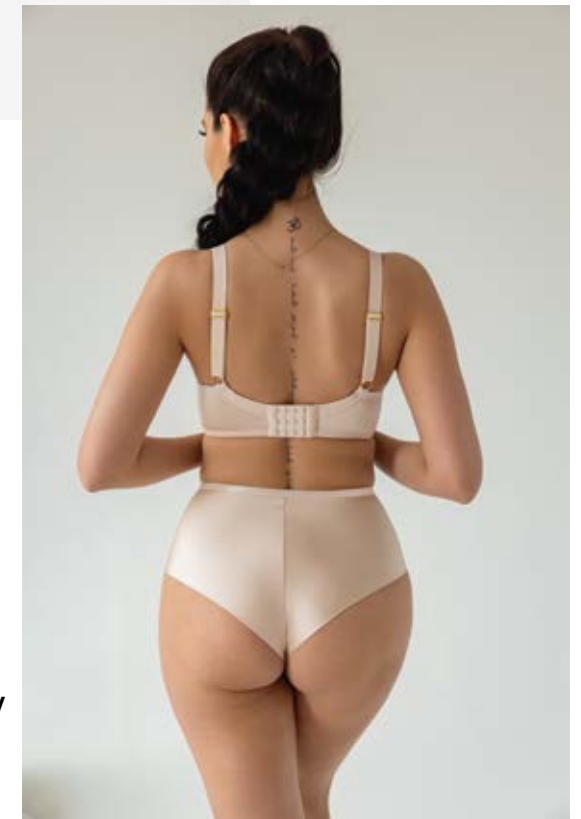

STRING SHORTS HIGH WAIST | SS24 F08 LP021 BV

EU SIZE:

- XS-S-M-L-XL-2XL-3XL