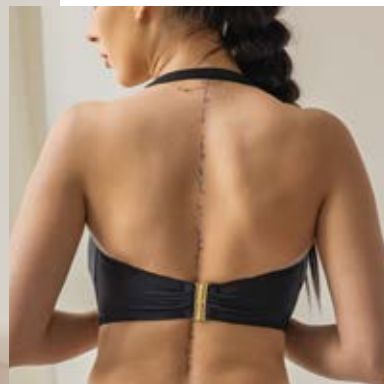

BALCONETTE MHM | SS24 BW06 BWL0205 BL

EU SIZE:

- 65 B-C-D-DD-E-F-FF-G-GG-H-HH-I-J-JJ-K
- 70 A-B-C-D-DD-E-F-FF-G-GG-H-HH-I-J-JJ
- 75 A-B-C-D-DD-E-F-FF-G-GG-H-HH-I-J
- 80 A-B-C-D-DD-E-F-FF-G-GG-H-HH-I
- 85 A-B-C-D-DD-E-F-FF-G-GG-H-HH
- 90 A-B-C-D-DD-E-F-FF-G-GG-H
- 95 B-C-D-DD-E-F-FF-G-GG

BRIEFS | SS24 BW06 BWP030 BL

EU SIZE:

S-M-L-XL-2XL