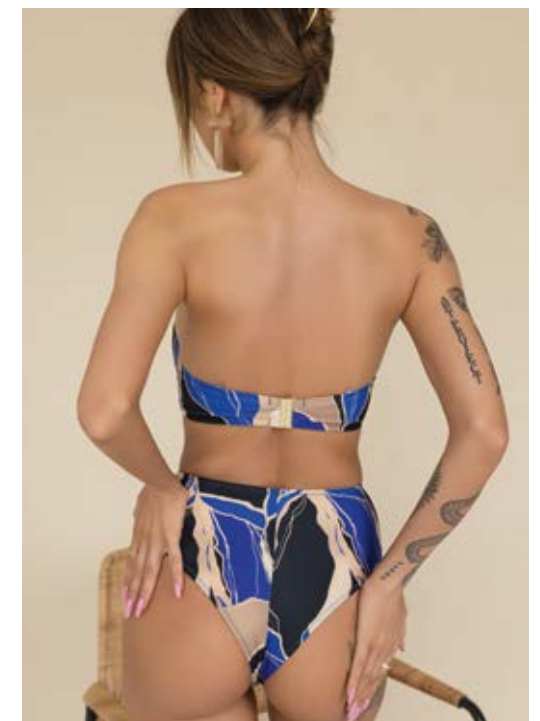

MONACO

EU SIZE:

- 65 B-C-D-DD-E-F-FF-G-GG-H-HH-I-J-JJ-K
- 70 A-B-C-D-DD-E-F-FF-G-GG-H-HH-I-J-JJ
- 75 A-B-C-D-DD-E-F-FF-G-GG-H-HH-I-J
- 80 A-B-C-D-DD-E-F-FF-G-GG-H-HH-I
- 85 A-B-C-D-DD-E-F-FF-G-GG-H-HH
- 90 A-B-C-D-DD-E-F-FF-G-GG-H
- 95 B-C-D-DD-E-F-FF-G-GG

EU SIZE:

- S-M-L-XL-2XL-3XL

MONACO