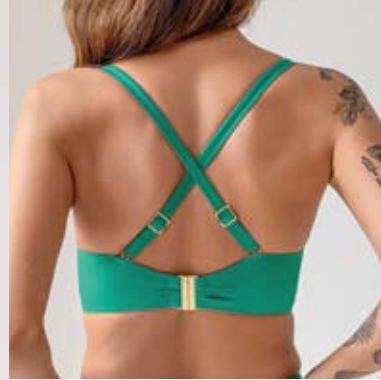

BALCONETTE MHM |
SS24 BW02 BWL0205 GN,FU,NV

1. **EU SIZE:**
   65 B-C-D-DD-E-F-FF-G-GG-H-HH-I-J-JJ-K
   70 A-B-C-D-DD-E-F-FF-G-GG-H-HH-I-J-JJ
   75 A-B-C-D-DD-E-F-FF-G-GG-H-HH-I-J
   80 A-B-C-D-DD-E-F-FF-G-GG-H-HH-I
   85 A-B-C-D-DD-E-F-FF-G-GG-H-HH
   90 A-B-C-D-DD-E-F-FF-G-GG-H
   95 B-C-D-DD-E-F-FF-G-GG

1. **EU SIZE:**
   S-M-L-XL-2XL-3XL