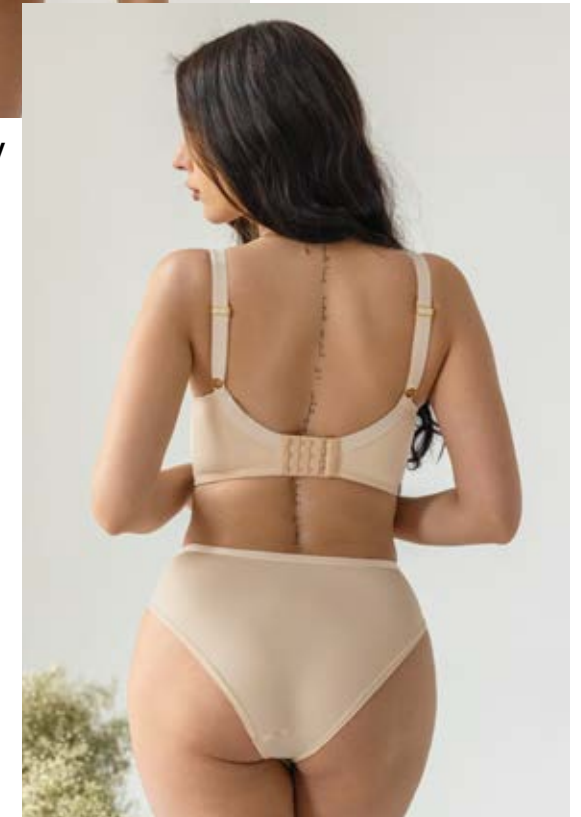

EU SIZE:

XS-S-M-L-XL-2XL