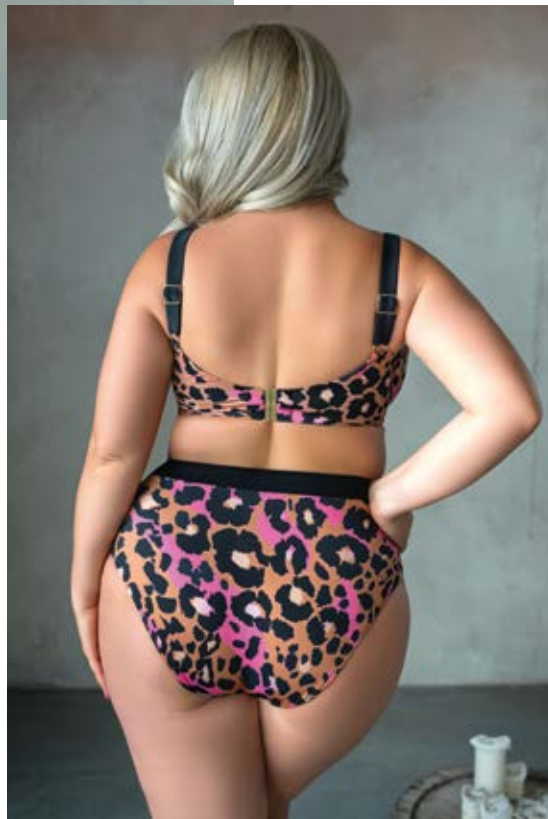

BRIEFS HIGH WAIST | SS24 BW04 BWP045 OR

EU SIZE:

S-M-L-XL-2XL-3XL