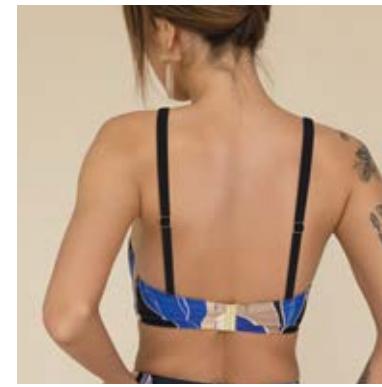

BODY | SS24 BW04 BWB6200 OR

EU SIZE:
S- M- L- XL

PAREO | SS24 BW04 BW9302 OR

ONE SIZE

MONACO

BALCONETTE MHM | SS24 BW05 BWL0205 OR

EU SIZE:

- 65 B-C-D-DD-E-F-FF-G-GG-H-HH-I-J-JJ-K
- 70 A-B-C-D-DD-E-F-FF-G-GG-H-HH-I-J-JJ
- 75 A-B-C-D-DD-E-F-FF-G-GG-H-HH-I-J
- 80 A-B-C-D-DD-E-F-FF-G-GG-H-HH-I
- 85 A-B-C-D-DD-E-F-FF-G-GG-H-HH
- 90 A-B-C-D-DD-E-F-FF-G-GG-H
- 95 B-C-D-DD-E-F-FF-G-GG