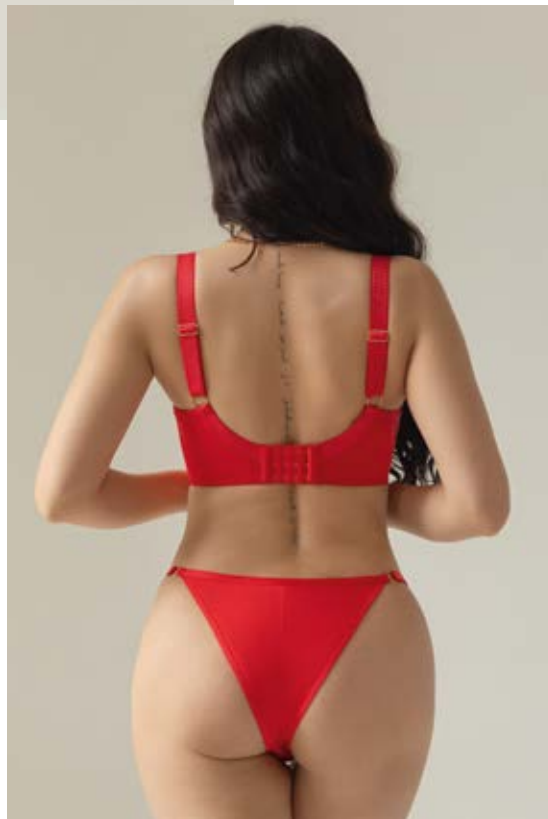

EU SIZE:

- XS-S-M-L-XL

SOFT FULL CUP | SS24 F10 L1103 RE