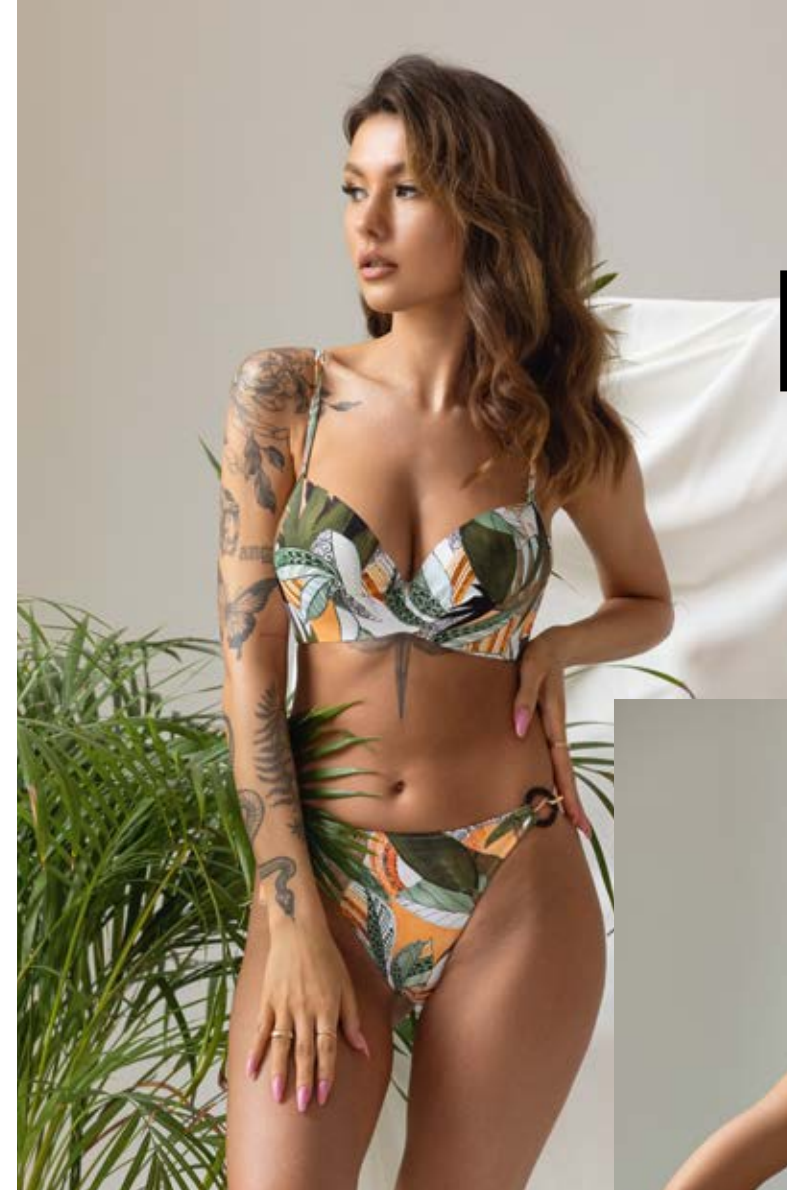

BRIEFS HIGH WAIST | SS24 F10 LP045 RE

EU SIZE:

- XS-S-M-L-XL-2XL-3XL

SWEETHEART

SUSPENDER | SS24 F10 LP070 RE

EU SIZE:
XS-S-M-L-XL-2XL

BORNEO

BRASSIERE ROMA | SS24 BW01 BWL0091 OR