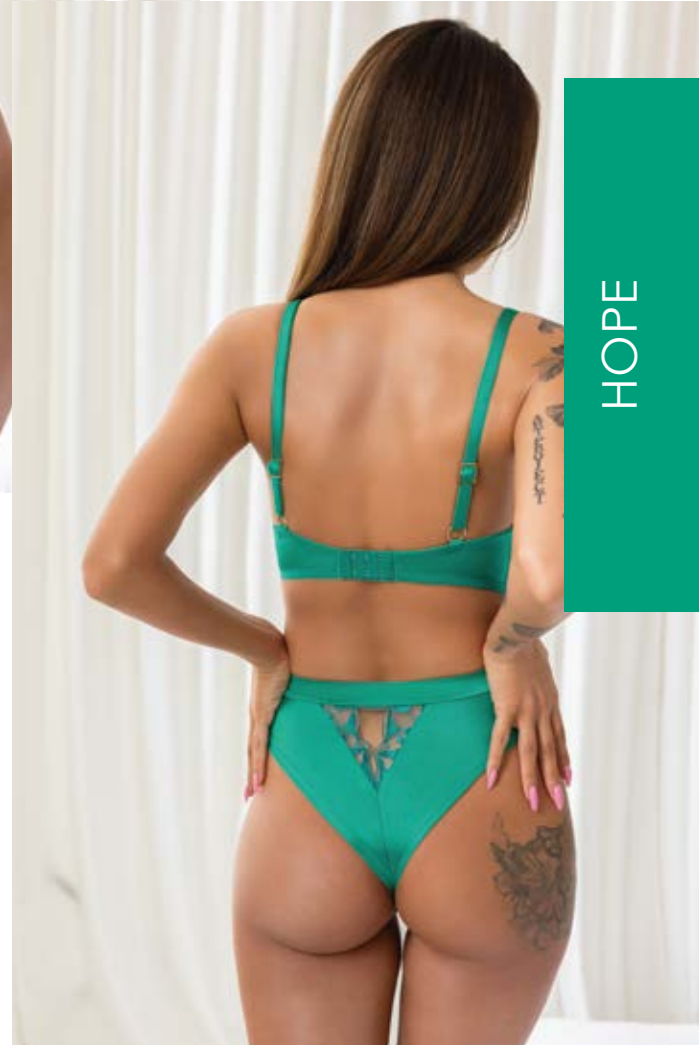

HOPE

HOPE

BRASSIERE PLUNGE | SS24 F05 L0101 GS

1. **EU SIZE:**
   65 B-C-D-DD-E-F-FF-G-GG
   70 B-C-D-DD-E-F-FF-G
   75 B-C-D-DD-E-F-FF
   80 B-C-D-DD-E-F
   85 B-C-D-DD-E
   90 B-C-D-DD
   95 B-C-D
   100 B-C
   105 B

STRING SHORTS | SS24 F05 LP020 GS

1. **EU SIZE:**
   XS-S-M-L-XL-2XL