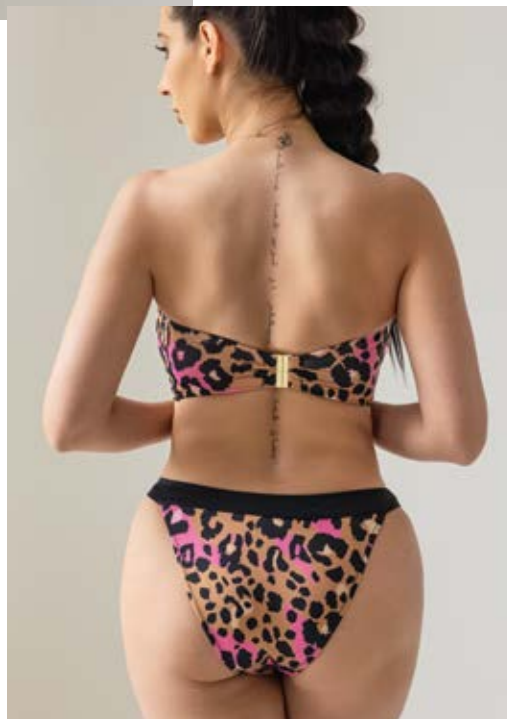

EU SIZE:

S-M-L-XL-2XL

BRALETTE BIKINI | SS24 BW04 BWL0860 OR