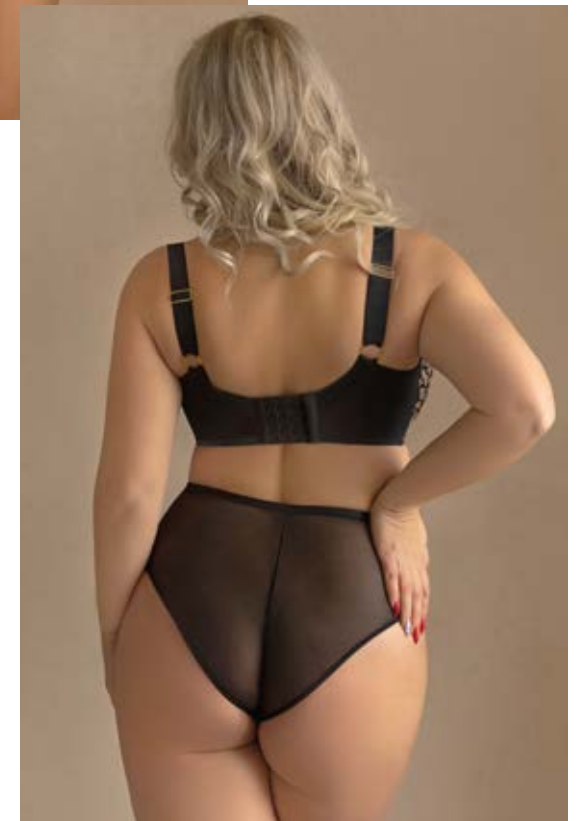

BRIEFS HIGH WAIST | FW23 F07 LP045 BL