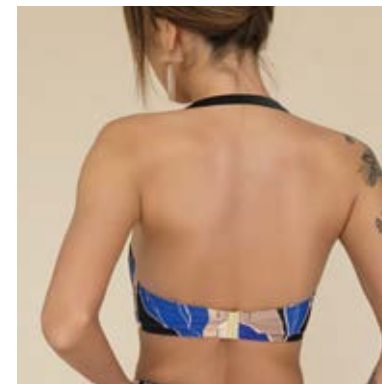

BODY | SS24 BW04 BWB6200 OR

EU SIZE:
S- M- L- XL

PAREO | SS24 BW04 BW9302 OR

ONE SIZE

MONACO

BALCONETTE MHM | SS24 BW05 BWL0205 OR

EU SIZE:

- 65 B-C-D-DD-E-F-FF-G-GG-H-HH-I-J-JJ-K
- 70 A-B-C-D-DD-E-F-FF-G-GG-H-HH-I-J-JJ
- 75 A-B-C-D-DD-E-F-FF-G-GG-H-HH-I-J
- 80 A-B-C-D-DD-E-F-FF-G-GG-H-HH-I
- 85 A-B-C-D-DD-E-F-FF-G-GG-H-HH
- 90 A-B-C-D-DD-E-F-FF-G-GG-H
- 95 B-C-D-DD-E-F-FF-G-GG