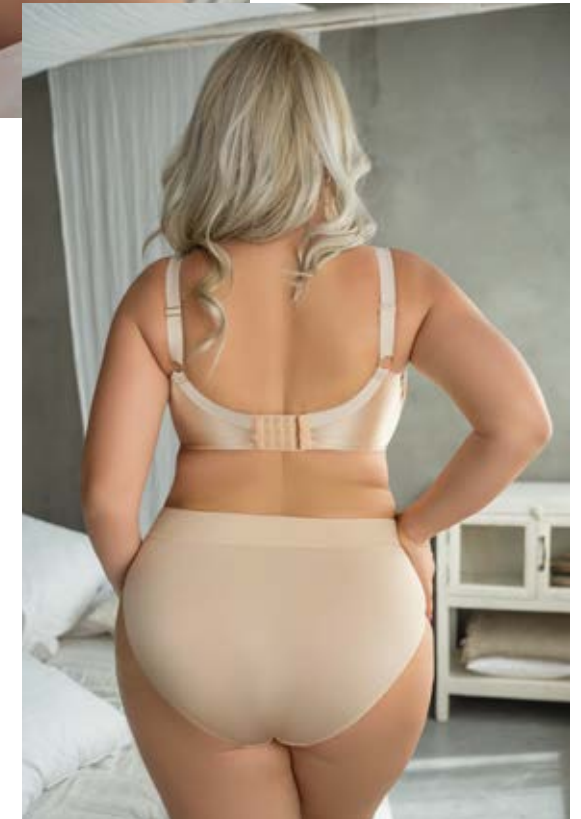

BRIEFS HIGH WAIST | SS24 F04 LP045 BNV

EU SIZE:

XS-S-M-L-XL-2XL-3XL