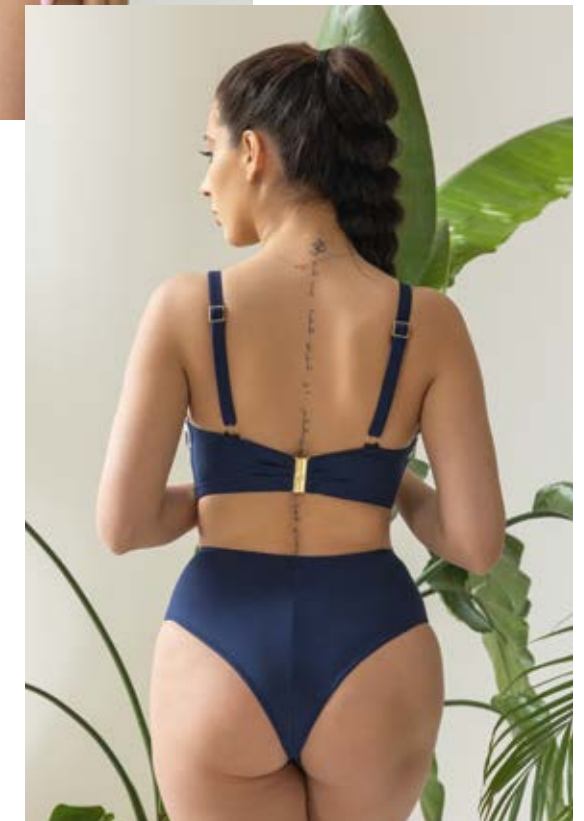

EU SIZE:

S-M-L-XL-2XL-3XL