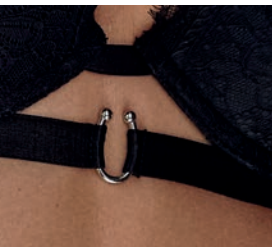

UW
PE24
PRIMAVERA
ESTATE
CARTELLA
COLORE

ACCESSORIO SILVER